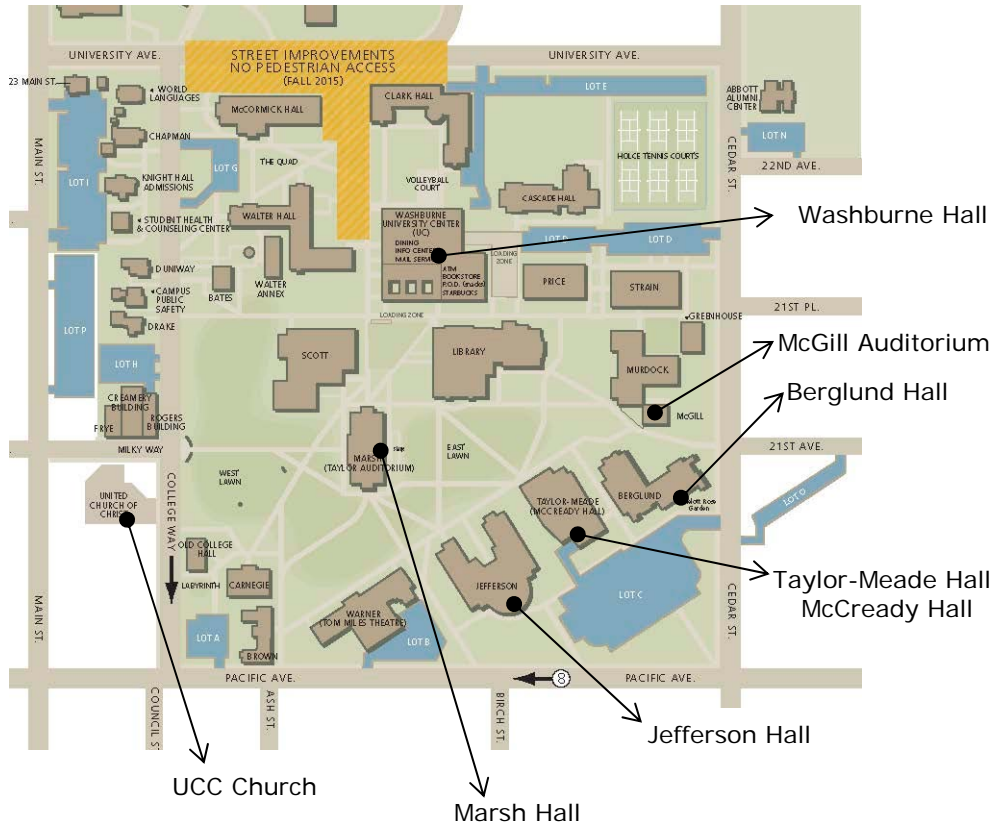

Getting Here | Forest Grove Campus

Pacific University's Forest Grove Campus is located about 22 miles west of downtown Portland, off Highway 26, the Sunset Highway.

From Portland, head west on US-26 toward Seaside. Take exit 59 Jackson School Road, exit 57 Glencoe Road or the left exit for Hwy 6 – Banks/Tillamook.

[Driving Directions via Google Maps](#)

OSAA / OnPoint Community Credit Union
SOLO STATE CHAMPIONSHIPS
 Pacific University
 2043 College Way, Forest Grove, OR 97116

- Clarinet, Low Clarinet, Low Sax
- Bassoon, Oboe, High Sax
- Flute
- French Horn, Trumpet
- Trombone, Tuba, Euphonium
- Mezzo Voice, Alto Voice
- Percussion
- Soprano Voice, Bass Voice
- Strings
- Tenor Voice, Baritone Voice

- Information
- Awards Presentation - *throughout the day*
- Judges Room
- Student Lunch Room
- Tabulation Room

WARM-UP

- Marsh Hall, Room 201
- UCC Church, Library
- Taylor-Meade Hall, Room 227
- UCC Church, Choir Room
- Taylor-Meade Hall, Practice Rooms
- Berglund Hall, Room 230
- Taylor-Meade Hall, Room 120
- Berglund Hall, Room 216
- Marsh Hall, Room 106
- Marsh Hall, Room 101
- Taylor-Meade Hall, Lobby
- McGill Auditorium
- Taylor-Meade Hall, Room 100
- Berglund Hall, Room 200
- Taylor-Meade Hall, Room 100

PERFORMANCE

- Marsh Hall, Room 206
- UCC Church, Chapel
- Taylor-Meade Hall, Room 229
- UCC Church, Sanctuary
- Jefferson Hall, Room 224
- Berglund Hall, Room 232
- Taylor-Meade Hall, McCready Hall
- Berglund Hall, Room 147
- Washburne Hall, Multi-Purpose Room
- Marsh Hall, Room 216