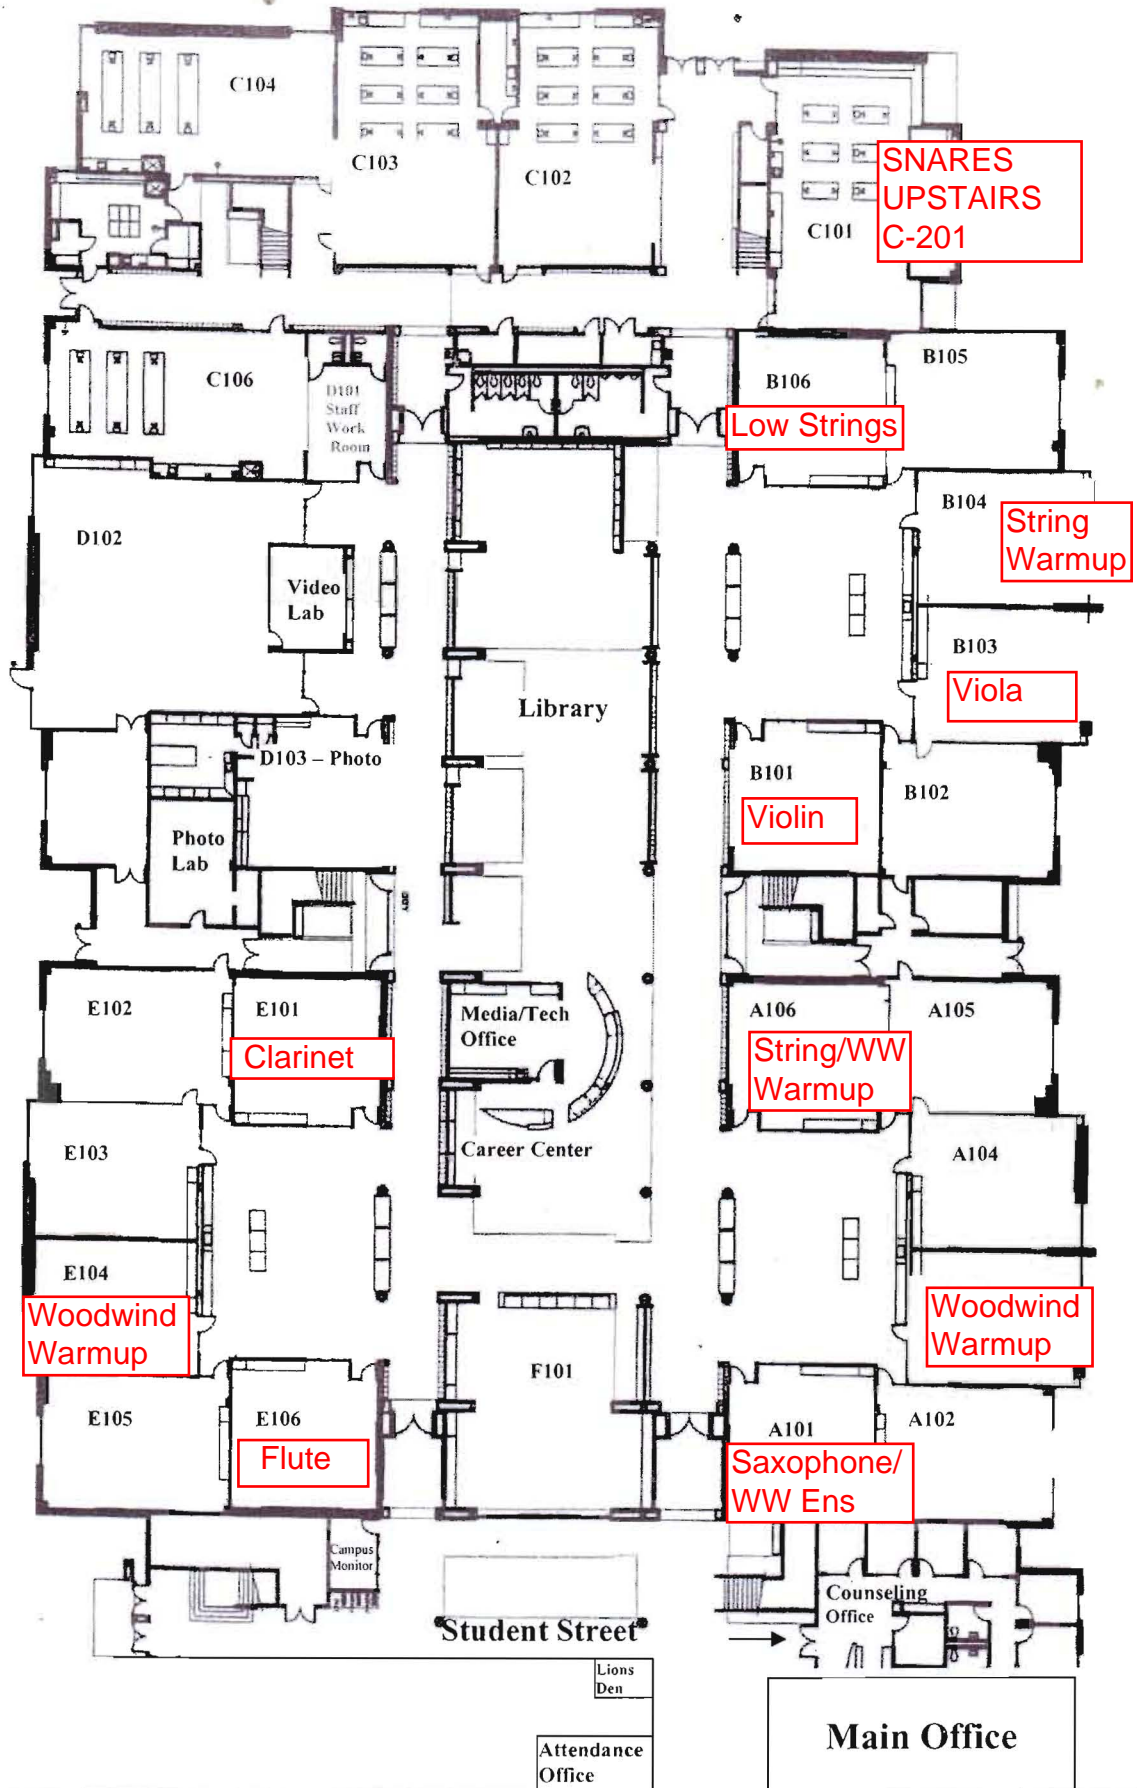

WLHS Classroom Map- 1st Floor

Double Reed/
WW Ens
UPSTAIRS in
E-203
Warm-up in
E-206

SNARES
UPSTAIRS
C-201

Low Strings

String
Warmup

Viola

Violin

String/WW
Warmup